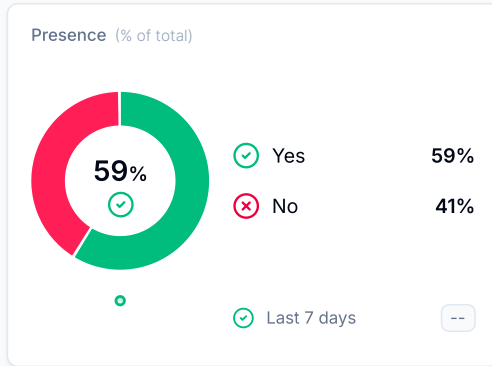

Prompts

📅 Last 7 days

📄 Export

Industry Prompts Coming soon!	Custom Prompts 175	Responses 188	Platforms

Search By topic ▼

Topics	Data	Presence		Citations		Competitors
Box office performance and statistics	7 prompts 8 responses	● 63%	○	38%	○	Rotten Tomatoes (88%) Letterboxd (50%)
Celebrity biographies and news	21 prompts 21 responses	● 48%	○	19%	○	The Movie Database (14%) Rotten Tomatoes (10%)
Entertainment industry career resources	56 prompts 59 responses	● 31%	○	10%	○	Letterboxd (2%)
Film industry trends and insights	21 prompts 22 responses	● 9%	○	5%	○	--
Streaming platform availability and guides	14 prompts 17 responses	● 65%	○	12%	○	Letterboxd (59%) Rotten Tomatoes (18%) JustWatch (12%) +1
Film festival events and schedules	28 prompts 29 responses	● 62%	○	21%	○	Rotten Tomatoes (28%) Letterboxd (24%) The Movie Database (7%)
Upcoming movie releases	21 prompts 22 responses	● 77%	○	23%	○	Rotten Tomatoes (86%) JustWatch (27%) Letterboxd (18%) +1

☰ 10 rows   🗑️ 2 filters