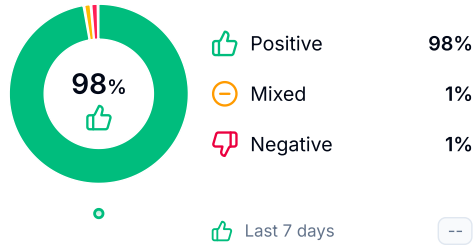

Competitive Presence (% of total)

Top brands (avg %)

1. IMDb	59%
2. Rotten Tomatoes	36%
3. Letterboxd	30%
4. JustWatch	7%
5. The Movie Database	6%

Position (% of total)

Sentiment (% of total)

Citations (% of total)