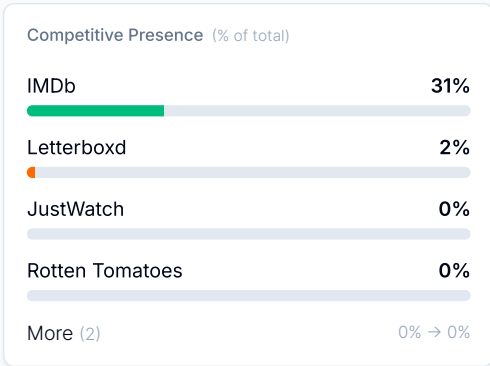

☰ 3 rows ⚙️ 3 filters

Prompts

📅 Last 7 days

Prompt topic is Entertainment industry career resources

📄 Export

Industry Prompts <small>Coming soon!</small>	Custom Prompts 56	Responses 59	Platforms
---	-----------------------------	------------------------	---------------