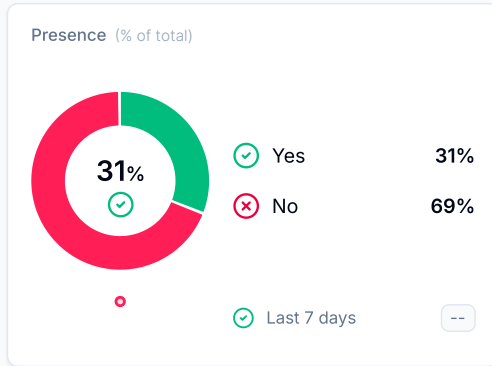

☰ 3 rows ⚙️ 3 filters

Prompts

📅 Last 7 days

Prompt topic is Entertainment industry career resources

📄 Export

Industry Prompts <small>Coming soon!</small>	Custom Prompts 56	Responses 59	Platforms
---	-----------------------------	------------------------	---------------