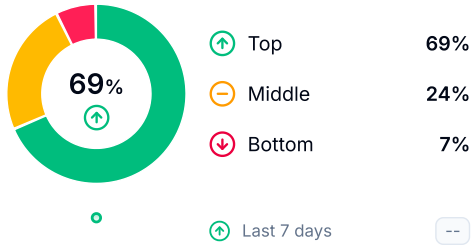

Top brands (avg %)

1. IMDb	59%
2. Rotten Tomatoes	36%
3. Letterboxd	30%
4. JustWatch	7%
5. The Movie Database	6%

Position (% of total)