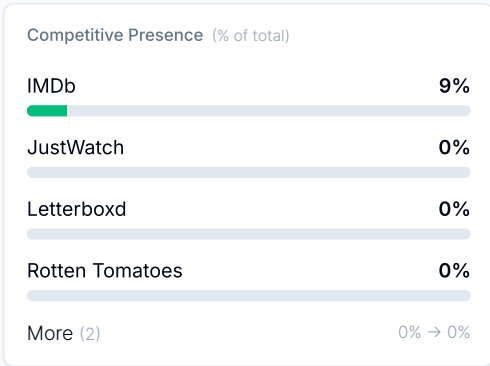

7 rows 1 filters

Prompts

📅 Last 12 weeks

Prompt topic is **Film industry trends and insights**

📄 Export

Industry Prompts Coming soon!	Custom Prompts 21	Responses 22	Platforms
---	-----------------------------	------------------------	---------------