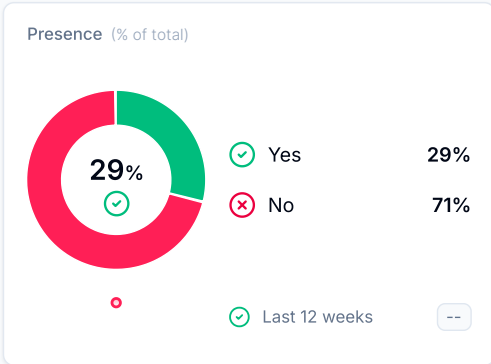

Seed Prompt

What services provide data and insights for businesses in the entertainment industry?

Topics
Film industry trends and insights, Entertainment ind...

Stage
● Evaluation

Tags
No tags

Created
Oct 29, 2025

Updated
Oct 29, 2025

Industry Prompts Coming soon!	Custom Prompts 7	Responses 7	Platforms

Prompt Variant	Data	Presence	Citations	Competitors
What services provide data and insights for businesses in the entertainment industry? ChatGPT / Generic	1 responses	●○○○○○○○○○ ⊗	●○○○○○○○○○ ⊗	--
What services provide data and insights for businesses in the entertainment industry? Meta AI / Generic	1 responses	●○○○○○○○○○ ⊗	●○○○○○○○○○ ⊗	--
What services provide data and insights for businesses in the entertainment industry? Perplexity / Generic	1 responses	●○○○○○○○○○ ⊗	●○○○○○○○○○ ⊗	--
What services provide data and insights for businesses in the entertainment industry? Claude / Generic	1 responses	●○○○○○○○○○ ⊗	●○○○○○○○○○ ⊗	--
What services provide data and insights for businesses in the entertainment industry? AI Overviews / Generic	1 responses	●○○○○○○○○○ ⊗	●○○○○○○○○○ ⊗	--
What services provide data and insights for businesses in the entertainment industry?	1 responses	●○○○○○○○○○ ⊗	●○○○○○○○○○ ⊗	--

7 rows 1 filters