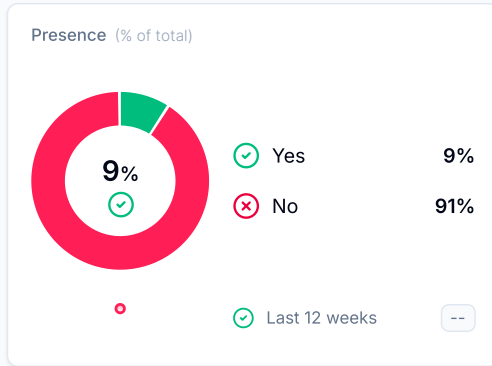

7 rows 1 filters

Prompts

📅 Last 12 weeks

Prompt topic is **Film industry trends and insights**

📄 Export

Industry Prompts Coming soon!	Custom Prompts 21	Responses 22	Platforms
---	-----------------------------	------------------------	---------------