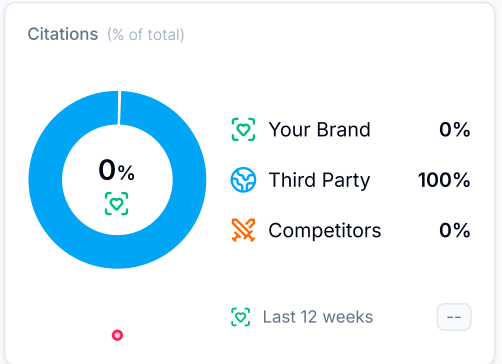

Seed Prompt

What services provide data and insights for businesses in the entertainment industry?

Topics
Film industry trends and insights, Entertainment ind...

Stage
● Evaluation

Tags
No tags

Created
Oct 29, 2025

Updated
Oct 29, 2025

Industry Prompts Coming soon!	Custom Prompts 7	Responses 7	Platforms

Prompt Variant	Data	Presence	Citations	Competitors
What services provide data and insights for businesses in the entertainment industry? ChatGPT / Generic	1 responses	●○○○○○○○○○ ⊗	●○○○○○○○○○ ⊗	--
What services provide data and insights for businesses in the entertainment industry? Meta AI / Generic	1 responses	●○○○○○○○○○ ⊗	●○○○○○○○○○ ⊗	--
What services provide data and insights for businesses in the entertainment industry? Perplexity / Generic	1 responses	●○○○○○○○○○ ⊗	●○○○○○○○○○ ⊗	--
What services provide data and insights for businesses in the entertainment industry? Claude / Generic	1 responses	●○○○○○○○○○ ⊗	●○○○○○○○○○ ⊗	--
What services provide data and insights for businesses in the entertainment industry? AI Overviews / Generic	1 responses	●○○○○○○○○○ ⊗	●○○○○○○○○○ ⊗	--
What services provide data and insights for businesses in the entertainment industry?	1 responses	●○○○○○○○○○ ⊗	●○○○○○○○○○ ⊗	--

7 rows 1 filters