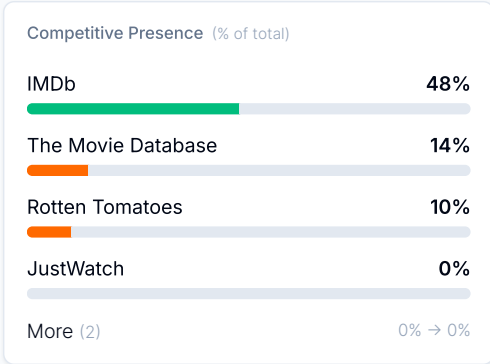

☰ 10 rows 🗑️ 2 filters

Prompts

📅 Last 7 days

Prompt topic is **Celebrity biographies and news**

📄 Export

Industry Prompts Coming soon!	Custom Prompts 21	Responses 21	Platforms
----------------------------------	-----------------------------	------------------------	---------------