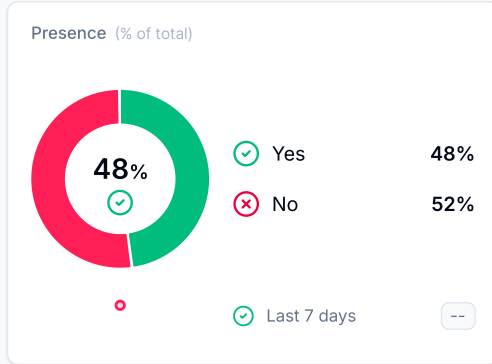

☰ 10 rows 🗑️ 2 filters

Prompts

📅 Last 7 days

Prompt topic is **Celebrity biographies and news**

📄 Export

Industry Prompts Coming soon!	Custom Prompts 21	Responses 21	Platforms
----------------------------------	-----------------------------	------------------------	---------------