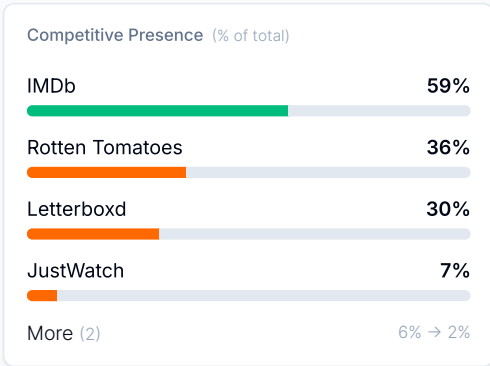

Prompts

📅 Last 7 days

📄 Export

Industry Prompts Coming soon!	Custom Prompts 175	Responses 188	Platforms

Search By topic ▼

Topics	Data	Presence		Citations		Competitors
Box office performance and statistics	7 prompts 8 responses	● 63%	○	38%	○	Rotten Tomatoes (88%) Letterboxd (50%)
Celebrity biographies and news	21 prompts 21 responses	● 48%	○	19%	○	The Movie Database (14%) Rotten Tomatoes (10%)
Entertainment industry career resources	56 prompts 59 responses	● 31%	○	10%	○	Letterboxd (2%)
Film industry trends and insights	21 prompts 22 responses	● 9%	○	5%	○	--
Streaming platform availability and guides	14 prompts 17 responses	● 65%	○	12%	○	Letterboxd (59%) Rotten Tomatoes (18%) JustWatch (12%) +1
Film festival events and schedules	28 prompts 29 responses	● 62%	○	21%	○	Rotten Tomatoes (28%) Letterboxd (24%) The Movie Database (7%)
Upcoming movie releases	21 prompts 22 responses	● 77%	○	23%	○	Rotten Tomatoes (86%) JustWatch (27%) Letterboxd (18%) +1

☰ 10 rows   🗑️ 2 filters