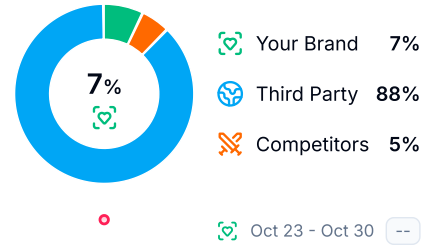

AI Performance Summary for IMDb

Last 7 days

Non-branded prompts only

Prompts

175

Responses

188

Platforms

Competitive Presence (% of total)

Top brands (avg %)

1. IMDb	59%
2. Rotten Tomatoes	36%
3. Letterboxd	30%
4. JustWatch	7%
5. The Movie Database	6%

Position (% of total)

Sentiment (% of total)

Citations (% of total)